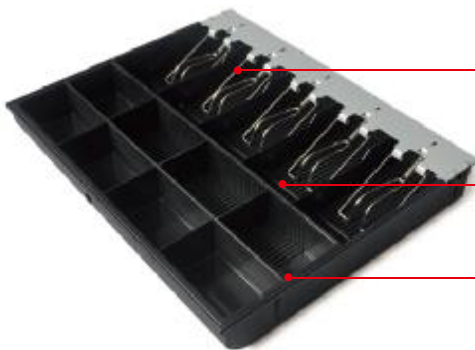

MAKEN

Heavy Duty Large Cash Drawer

Make It Happen

INNOVATION QUALITY SERVICE

MK-460

Made of heavy gauge steel, suitable for heavy duty use and prolonged operational life, the ideal choice for reliability and perfect platform for any EPoS terminal. Adjustable and removable 5-note and 8-coin Cash tray with metal wire grippers, making it worldwide compatible.

Stainless steel drawer front

Durable Metal Wire Gripper Bill Holder Tested over one million operations

Easy and comfortable operation. Human Engineering Design

Removable and adjustable cash tray

 Packed Bill Storage Media Storage

Easy access interface location

 The roller bearing and suspension system provides effortless and durable performance

MK-460 Series Specifications

MODEL NUMBER	MK-460
PHYSICAL	
Dimension	460(W)x460(D)x100(H)mm
Construction	Thick gauge cold rolled steel & SECC
Finish	Textured hybrid powder coat
Color	Black, Beige and Custom type
Roller	Polyurethane for smooth operation
CASH TRAY (INSERT)	
Construction	Shatter-resistant plastic
Currency Layout	5-Bill with Metal Metal wire grips, 8 Adjustable Coin Slots
Media Slots	2
OPERATION	
Drawer Lock	3-Position lock / 4-Functions: locked open/closed, manual open, electronically driven
Interface	RJ11, RJ12, USB, RS232, DC Φ 2.5 /3.5 Jack, custom type
Lifecycle	MTBF 1,000,000 times +
Micro Switch	Cash Drawer Status Micro Switch

OPTION	ACCESSORIES	
	Part Number	Description
Micro-switch	Tray-4658	Cash Tray
Stainless Steel Front	Bracket-41268	Under Mounting brackets
Cash tray with different currency layout	DT-100U	USB Trigger
Different color	DT-100RS	Serial Interface Trigger