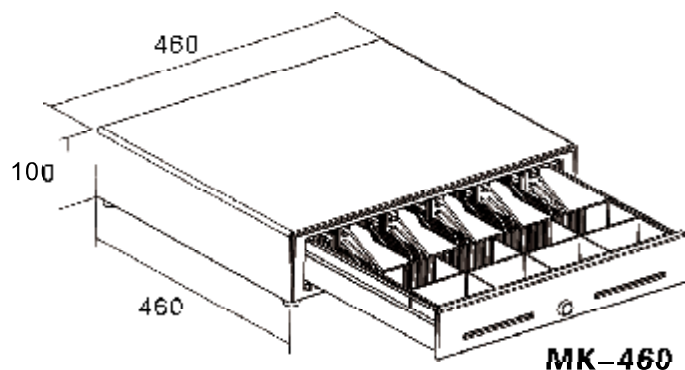

MK-460 Series Specifications

MODEL NUMBER	MK-460
PHYSICAL	
Dimension	460(W)x460(D)x100(H)mm
Construction	Thick gauge cold rolled steel & SECC
Finish	Textured hybrid powder coat
Color	Black, Beige and Custom type
Roller	Polyurethane for smooth operation
CASH TRAY (INSERT)	
Construction	Shatter-resistant plastic
Currency Layout	5-Bill with Metal Metal wire grips, 8 Adjustable Coin Slots
Media Slots	2
OPERATION	
Drawer Lock	3-Position lock / 4-Functions: locked open/closed, manual open, electronically driven
Interface	RJ11, RJ12, USB, RS232, DC Φ 2.5 /3.5 Jack, custom type
Lifecycle	MTBF 1,000,000 times +
Micro Switch	Cash Drawer Status Micro Switch

OPTION	ACCESSORIES	
	Part Number	Description
Micro-switch	Tray-4658	Cash Tray
Stainless Steel Front	Bracket-41268	Under Mounting brackets
Cash tray with different currency layout	DT-100U	USB Trigger
Different color	DT-100RS	Serial Interface Trigger

Packing Details			
Models	Net Weigt(kg)	Gross Weight(kg)	Carton Size(cm)
MK-460	10.3	11.3	52.5 × 51.5 × 17.0

Xiamen Maken Tech Co., Ltd.

No.77,Huli Industrial Zone,Xike,
Tong' an District,Xiamen 361100
Fujian China

Tel: +86-592-5768733
Fax: +86-592-5768735
www.maken.com.cn
E-mail: export@maken.com.cn

Specifications are subjected to change without notice.